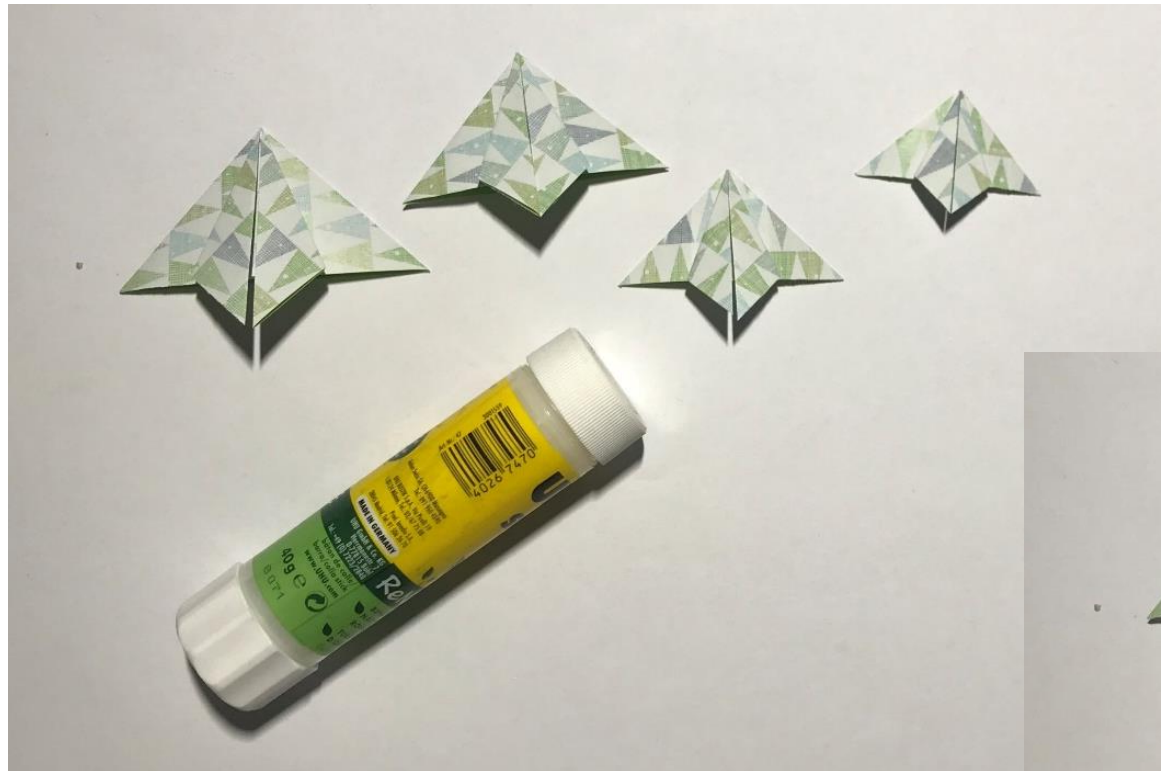

Christmas Tree

*Valley
fold*

*Mountain
fold*

Valley fold

15x15cm

20x20cm