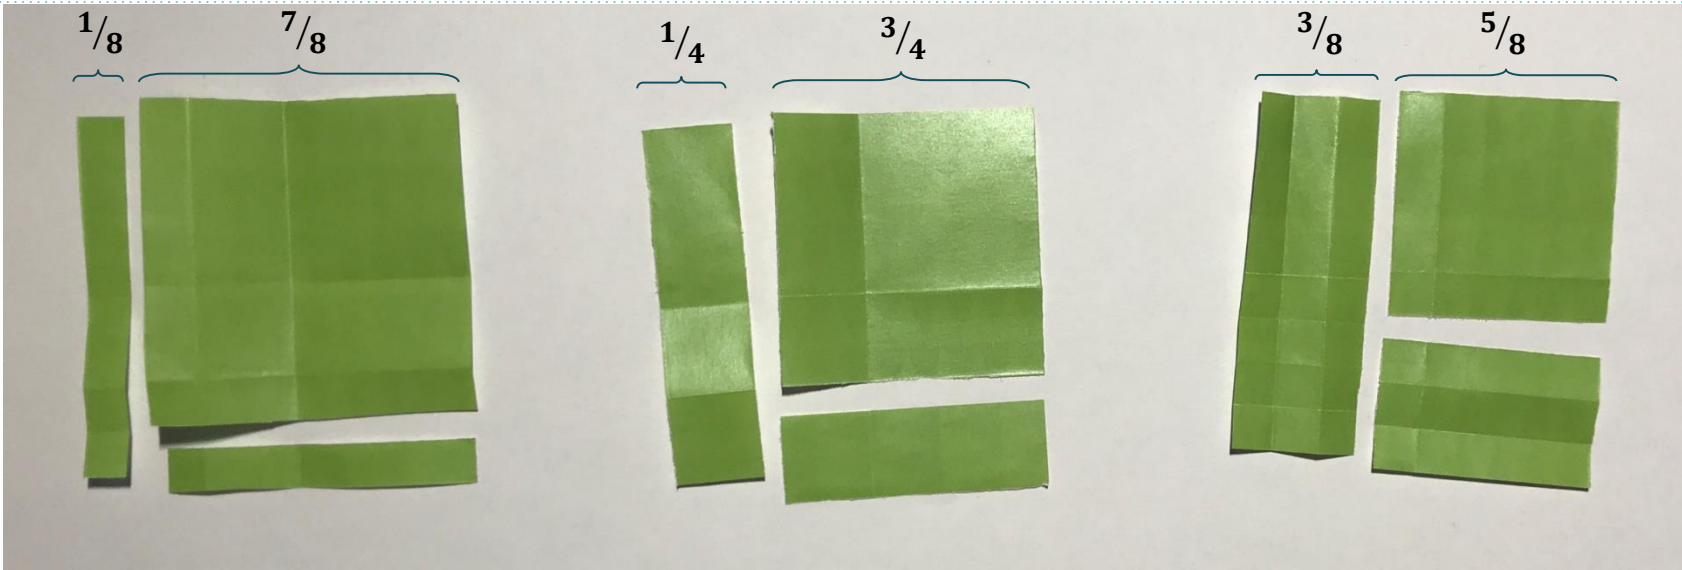

Christmas Tree

*Valley
fold*

*Mountain
fold*

Valley fold

15x15cm

20x20cm