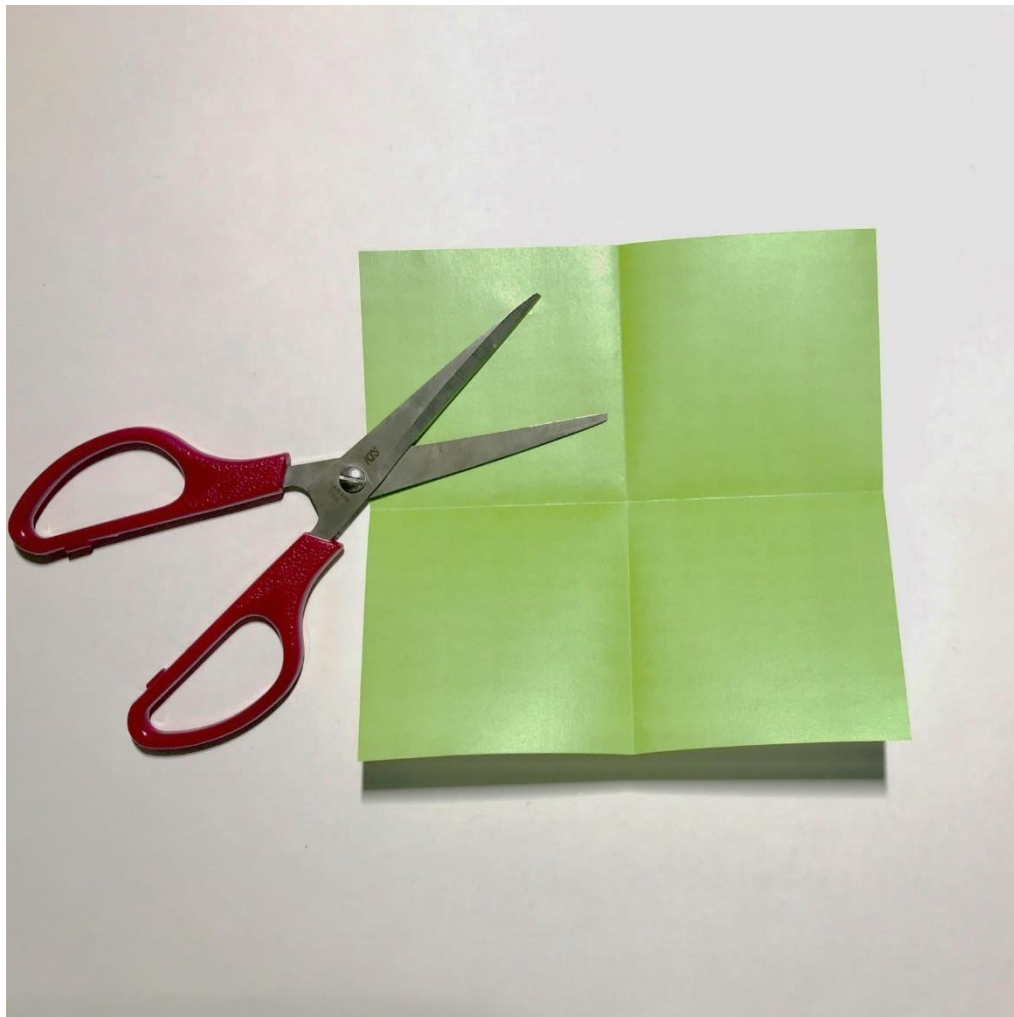

Christmas Tree

*Valley
fold*

*Mountain
fold*

Valley fold

15x15cm

20x20cm